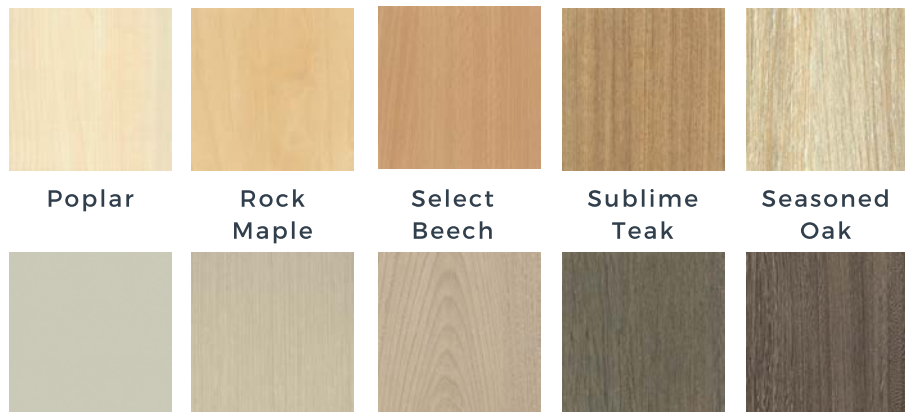

CODESS

BENCH STYLE DESK ACCESSORIES

BENCH STYLE DESK ACCESSORIES

FRAME FINISHES

Stock
Option

Available in any colour from Dulux Colour Range

WORKTOP FINISHES - 25MM

White

Poplar

Rock
Maple

Select
Beech

Sublime
Teak

Seasoned
Oak

Paper
Bark

Oyster
Linea

Washed
Knotty Ash