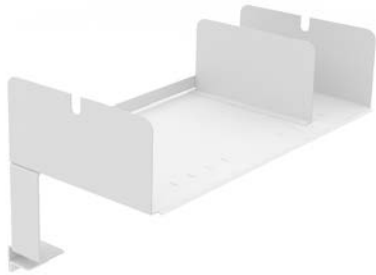

Cherished
Wood

Blackened
Elm

BENCH STYLE DESK ACCESSORIES

THE WIDE RANGE OF COMPONENTS AVAILABLE TO SUPPORT
OUR DESK SYSTEMS IS LISTED BELOW

SCREEN HUNG SHELF
600W WITH DIVIDER

FREEPLAY DESK
MOUNTED SHELF 450W

PENCIL TRAY

WHITE BOARD

PAPER TRAY

BENCH STYLE DESK ACCESSORIES

**FREEPLAY ON DESK POWER BOX
- INCLUDES QUAD GPO AND 3
DATA CUTOUTS**

**BELOW DESK
QUAD GPO KIT**

INTERCONNECTING LEADS

**UNDER DESK CABLE TRAY WITH
CUTOUTS FOR 4 RJ45 CAT 6
CABLES 1 QUAD GPO 1 DOUBLE
GPO + 2 USB**

CMS WIRE CLIPS SET OF 4

**SERVICE HOLE COVER
(1) 60MM PLASTIC
(2) 80MM STAINLESS STEEL**

1

2

BENCH STYLE DESK ACCESSORIES

SLIM CPU
HOLDER

SINGLE MONITOR ARM
ALUMINIUM STRUCTURE
GAS LIFT
QUICK RELEASE VESA PLATE
LOADING CAPACITY 3 - 12 KG
FIT FOR 17" - 36" MONITORS

DOUBLE MONITOR ARM
ALUMINIUM STRUCTURE
GAS LIFT
QUICK RELEASE VESA PLATE
LOADING CAPACITY 3 - 12 KG
FIT FOR 17" - 36" MONITORS
AVAILABLE IN WHITE

0.8M 2.8M

UMBILICAL CORD IN WHITE -
AVAILABLE AS (1) 0.8M FLOOR TO TOP
AND (2) 2.8M CEILING TO FLOOR