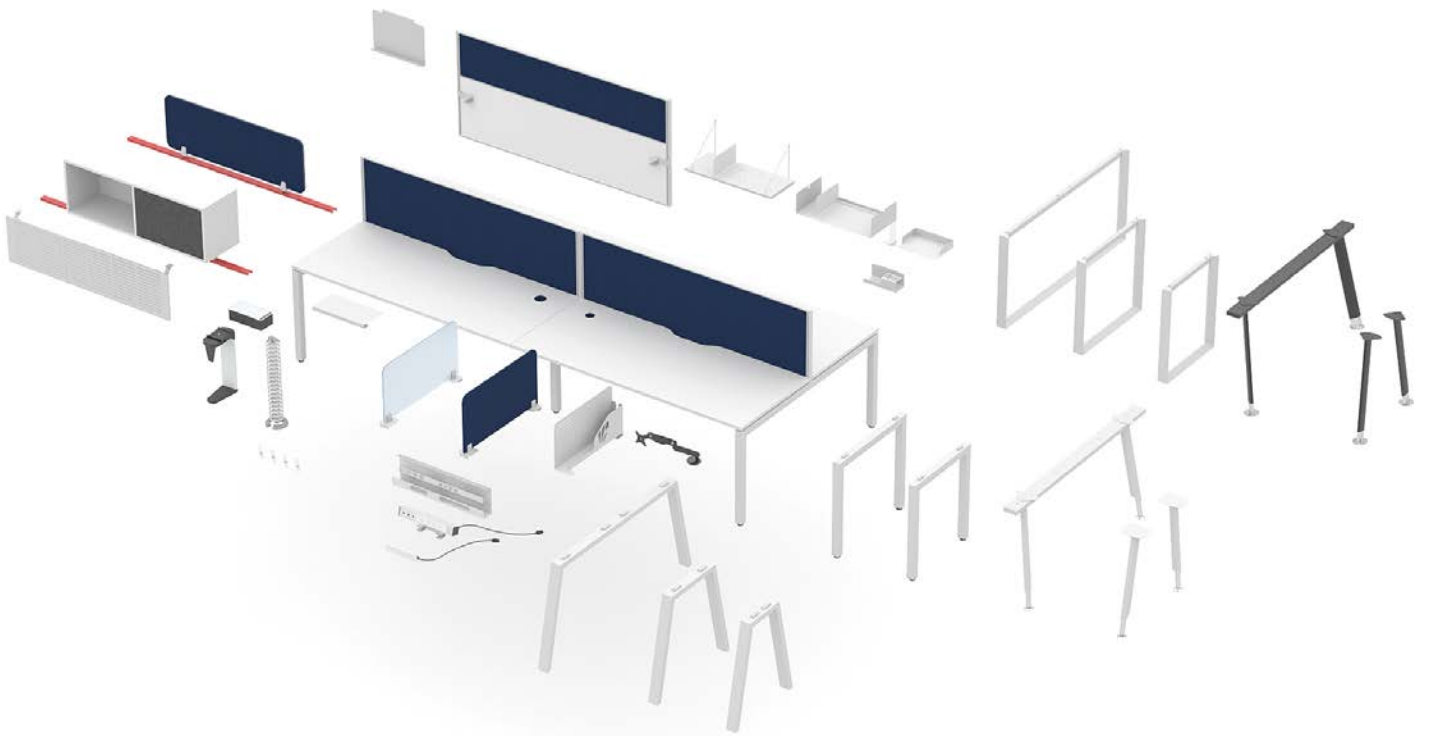

CODESS

BENCH STYLE DESK ACCESSORIES

BENCH STYLE DESK ACCESSORIES

FRAME FINISHES

Stock
Option

Available in any colour from Dulux Colour Range

WORKTOP FINISHES - 25MM

White

DOUBLE MONITOR ARM
ALUMINIUM STRUCTURE
GAS LIFT
QUICK RELEASE VESA PLATE
LOADING CAPACITY 3 - 12 KG
FIT FOR 17" - 36" MONITORS
AVAILABLE IN WHITE

0.8M 2.8M

UMBILICAL CORD IN WHITE -
AVAILABLE AS (1) 0.8M FLOOR TO TOP
AND (2) 2.8M CEILING TO FLOOR