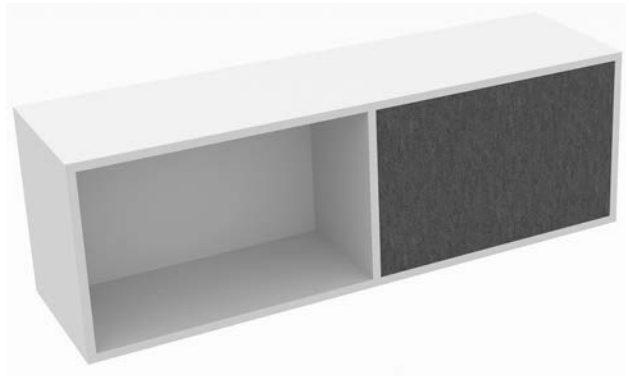

CMS WIRE CLIPS SET OF 4

**SERVICE HOLE COVER
(1) 60MM PLASTIC
(2) 80MM STAINLESS STEEL**

1

2

BENCH STYLE DESK ACCESSORIES

SLIM CPU
HOLDER

SINGLE MONITOR ARM
ALUMINIUM STRUCTURE
GAS LIFT
QUICK RELEASE VESA PLATE
LOADING CAPACITY 3 - 12 KG
FIT FOR 17" - 36" MONITORS

DOUBLE MONITOR ARM
ALUMINIUM STRUCTURE
GAS LIFT
QUICK RELEASE VESA PLATE
LOADING CAPACITY 3 - 12 KG
FIT FOR 17" - 36" MONITORS
AVAILABLE IN WHITE

0.8M 2.8M

UMBILICAL CORD IN WHITE -
AVAILABLE AS (1) 0.8M FLOOR TO TOP
AND (2) 2.8M CEILING TO FLOOR

BENCH STYLE DESK ACCESSORIES

ON DESK DOUBLE SIDED
STORAGE UNIT WITH PINBOARD

CEILING POWER POLE 2800H
AVAILABLE AS:

- SINGLE CPP POST 55 X 55 MM
- DOUBLE CPP POST 110 X 55 MM

LOZENGE 25 / 33 MM

BENCH STYLE DESK ACCESSORIES