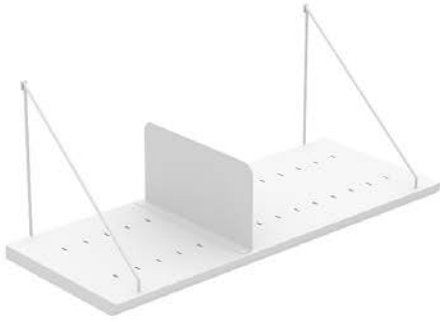

BENCH STYLE DESK ACCESSORIES

THE WIDE RANGE OF COMPONENTS AVAILABLE TO SUPPORT
OUR DESK SYSTEMS IS LISTED BELOW

SCREEN HUNG SHELF
600W WITH DIVIDER