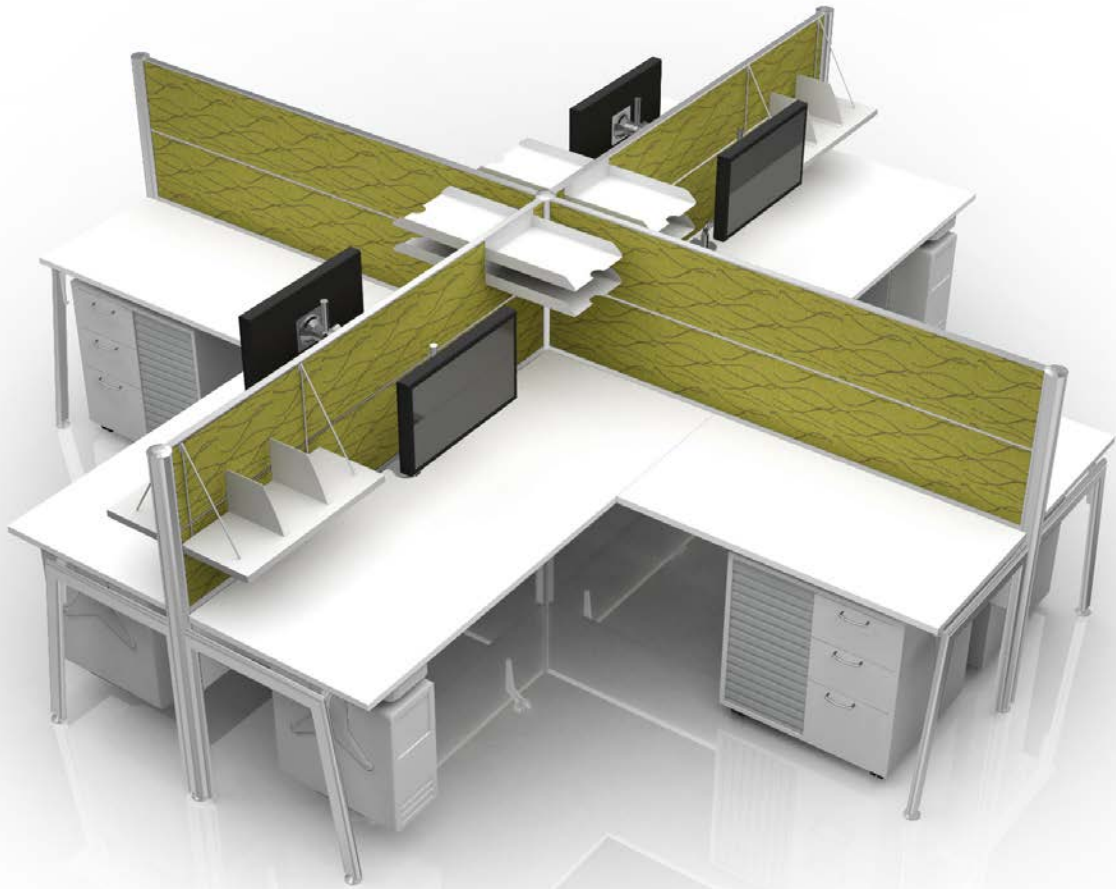

CODESS

NEO SYSTEM

Neo System

NEO is a sophisticated post and panel based system with standard technical height adjustability. Available with stacking screens in a wide variety of materials plus an integrated cable management system to suit the most intense environments.

NEO workstations and storage are GECA certified for maximum Green Star points, hold AS4442/4443 and offer a 10 year warranty.

Classic Concept - Contemporary Capability

The intelligent design of the Neo system allows it to cater to a wide variety of desking needs. The most efficient use of your space can be achieved with options for free standing desks, back to back clusters, L-Shaped positions and 120 Degree Pods.

Every workspace is unique and the Neo System allows worktops and screens to be custom sized, providing the perfect fit for your desking requirements.

Looking Good From Every Angle

**- CODESS -
AUSTRALIA**